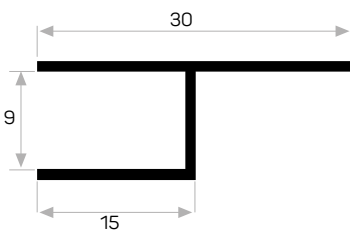

6269

STOK ✓

Ağırlık / Weight 0.146 kg/m
Paket Adedi / Quantity in Pack 18