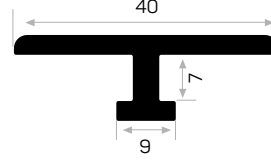

0351

STOK ✓

Ağırlık / Weight 0.320 kg/m
Paket Adedi / Quantity in Pack 40

12076

STOK ✓

Ağırlık / Weight 0.478 kg/m
Paket Adedi / Quantity in Pack 24
Kapak Gergi Profili

Board Tention Profile

6855