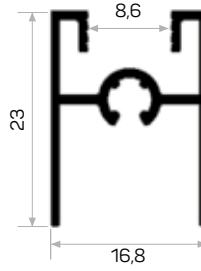

10676

Ağırlık / Weight 0.249 kg/m
Paket Adedi / Quantity in Pack 12