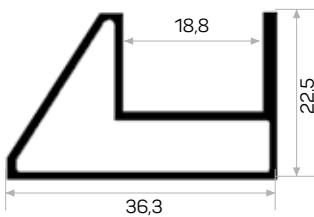

7060

Ağırlık / Weight 0.142 kg/m
Paket Adedi / Quantity in Pack 8

7650

STOK ✓

Ağırlık / Weight 0.486 kg/m
Paket Adedi / Quantity in Pack 6

10053 AS

Ağırlık / Weight 0.410 kg/m
Paket Adedi / Quantity in Pack 8