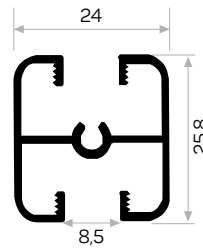

Rubber wick

Brush weather strip

Thick glass wick

5249

STOK ✓

Ağırlık / Weight 0.300 kg/m
Paket Adedi / Quantity in Pack 9
Ray Kpk Kalın Cam Fitolu Kod AM00207-007

Works with thick glass wick

5251