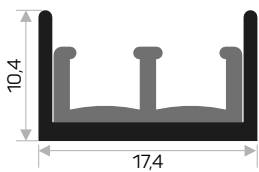

13416

YENİ
NEW

STOK ✓

Ağırlık / Weight 0.125 kg/m
Paket Adedi / Quantity in Pack 32

Sert Cam Sürgülü PRF Plastiği Kod
AM00215-001

4mm Sliding Glass Rail