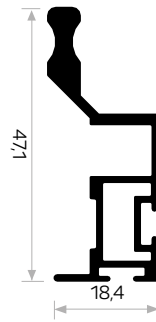

13167

YENİ
NEW

Ağırlık / Weight 0,588 kg/m
Paket Adedi / Quantity in Pack 8