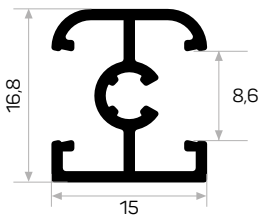

10261

Ağırlık / Weight 0.205 kg/m
Paket Adedi / Quantity in Pack 16

*Ray Kpk Kalın Cam Fitili Kod AM00207-007
İnce Orta Kayıt*