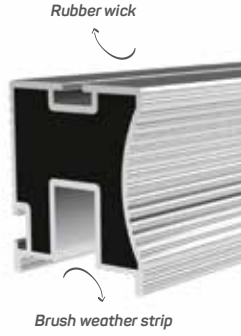

5141

Ağırlık / Weight	0.480 kg/m
Paket Adedi / Quantity in Pack	8
Kil Fitil 67*800 Kod AM00207-004	
Mob. Ray Kapak Bitiş Fitili Balonlu Kod AM00207-008