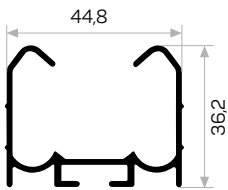

5478

STOK ✓

Ağırlık / Weight 0.668 kg/m
Paket Adedi / Quantity in Pack 8

12099

Ağırlık / Weight 0.694 kg/m
Paket Adedi / Quantity in Pack 8