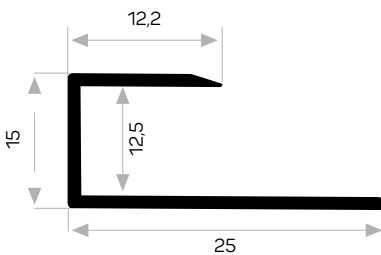

7379

STOK ✓

Ağırlık / Weight 0.134 kg/m
Paket Adedi / Quantity in Pack 18