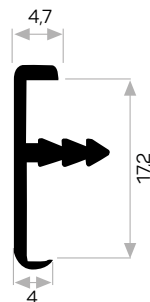

5939

Ağırlık / Weight 0.118 kg/m
Paket Adedi / Quantity in Pack 24