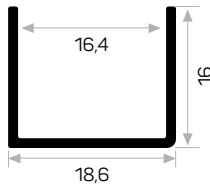

13165

Ağırlık / Weight 0.143 kg/m
Paket Adedi / Quantity in Pack 0