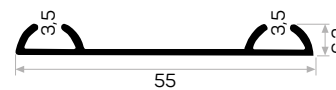

* Stokta bulunan ürünler ✓ işareti ile belirtilmektedir. The products always available in stock are indicated by ✓.

* Aksesuarlar profil içeriğine dahil değildir, lütfen ayrıca sipariş ediniz. Accessories are not included in the profile, please order separately.