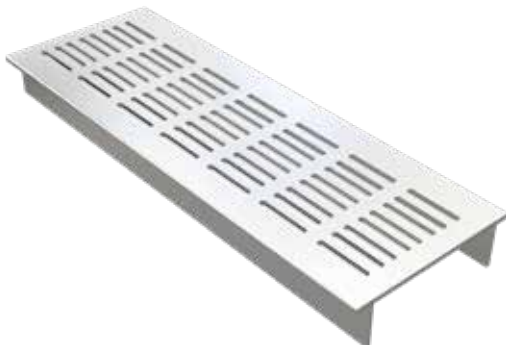

ELOKSAL - ANODIZED

KOD / CODE NO	L (mm)	Paket / Pack
M40 0700 001	200 mm	20
M40 0700 002	270 mm	20
M40 0700 003	423 mm	20
M40 0700 004	500 mm	20
M40 0700 005	610 mm	20
M40 0700 006	723 mm	20

* Stokta bulunan ürünler ☒ işareti ile belirtilmektedir. The products always available in stock are indicated by ☒.

* Aksesuarlar profil içeriğine dahil değildir, lütfen ayrıca sipariş ediniz. Accessories are not included in the profile, please order separately.