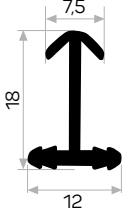

6583

STOK ✓

Ağırlık / Weight 0.164 kg/m
Paket Adedi / Quantity in Pack 18

4118

STOK ✓

Ağırlık / Weight 0.223 kg/m
Paket Adedi / Quantity in Pack 18