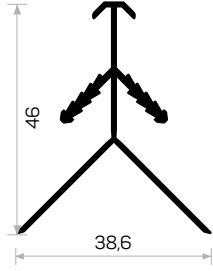

6855

Ağırlık / Weight 0.465 kg/m
Paket Adedi / Quantity in Pack 1

13014

Ağırlık / Weight 0.153 kg/m
Paket Adedi / Quantity in Pack 24