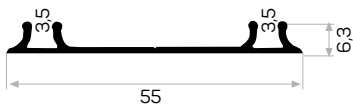

6473

STOK ✓

Ağırlık / Weight 0.267 kg/m
Paket Adedi / Quantity in Pack 10

5709

Ağırlık / Weight 0.282 kg/m
Paket Adedi / Quantity in Pack 18