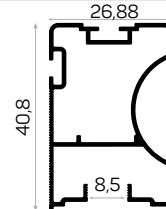

12980

Ağırlık / Weight 0.487 kg/m
Paket Adedi / Quantity in Pack 9

*Kıl Fitil 67*800 Kod AM00207-004
Mob. Ray Kapak Bitiş Fitili Balonlu Kod
AM00207-008
Ray Kpk Kalın Cam Fitili Kod AM00207-007*