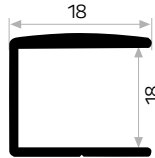

SUNTA KENAR VE SÜS ÇİTASI PROFİLLERİ / HARDBOARD FRAME AND TRIM PROFILES

11830

STOK ✓

Ağırlık / Weight 0.153 kg/m
Paket Adedi / Quantity in Pack 24

2596

STOK ✓

Ağırlık / Weight 0.113 kg/m
Paket Adedi / Quantity in Pack 24

5782

STOK ✓

Ağırlık / Weight 0.215 kg/m
Paket Adedi / Quantity in Pack 18

3086

STOK ✓

Ağırlık / Weight 0.324 kg/m
Paket Adedi / Quantity in Pack 8

3311

Ağırlık / Weight 0.200 kg/m
Paket Adedi / Quantity in Pack 18

5994

STOK ✓

Ağırlık / Weight 0.177 kg/m
Paket Adedi / Quantity in Pack 18

4246

Ağırlık / Weight 0.114 kg/m
Paket Adedi / Quantity in Pack 20

1405

Ağırlık / Weight 0.177 kg/m
Paket Adedi / Quantity in Pack 11

* Stokta bulunan ürünler ✓ işareti ile belirtilmektedir. The products always available in stock are indicated by ✓.

* Aksesuarlar profil içeriğine dahil değildir, lütfen ayrıca sipariş ediniz. Accessories are not included in the profile, please order separately.