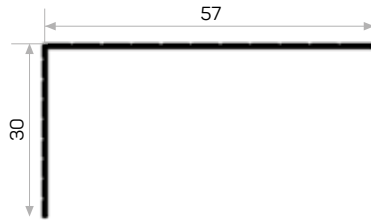

10134

STOK ☒

Ağırlık / Weight 0.227 kg/m
Paket Adedi / Quantity in Pack 8

0226

Ağırlık / Weight 0.366 kg/m
Paket Adedi / Quantity in Pack 6
Merdiven Fitili Kod AM00207-010

0723

Ağırlık / Weight 0.469kg/m
Paket Adedi / Quantity in Pack 4
Merdiven Fitili Kod AM00207-010

6557

STOK ☒

Ağırlık / Weight 0.279kg/m
Paket Adedi / Quantity in Pack 6

2158

Ağırlık / Weight 0.220kg/m
Paket Adedi / Quantity in Pack 12

2157

Ağırlık / Weight 0.219kg/m
Paket Adedi / Quantity in Pack 12

0649

STOK ☒

Ağırlık / Weight 0.358 kg/m
Paket Adedi / Quantity in Pack 6
Merdiven Fitili Kod AM00207-000000-001

* Stokta bulunan ürünler ☒ işareti ile belirtilmektedir. The products always available in stock are indicated by ☒.

* Aksesuarlar profil içeriğine dahil değildir, lütfen ayrıca sipariş ediniz. Accessories are not included in the profile, please order separately.