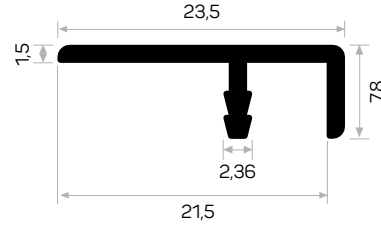

SUNTA KENAR VE SÜS ÇİTASI PROFİLLERİ / HARDBOARD FRAME AND TRIM PROFILES

0351

STOK ✓

Ağırlık / Weight 0.320 kg/m
Paket Adedi / Quantity in Pack 40

12076

STOK ✓

Ağırlık / Weight 0.478 kg/m
Paket Adedi / Quantity in Pack 24
Kapak Gergi Profili

Board Tention Profile

6855

Ağırlık / Weight 0.465 kg/m
Paket Adedi / Quantity in Pack 1

13014

Ağırlık / Weight 0.153 kg/m
Paket Adedi / Quantity in Pack 24

13165

Ağırlık / Weight 0.143 kg/m
Paket Adedi / Quantity in Pack 0

SUNTA KENAR VE SÜS ÇİTASI PROFİL UYGULAMASI

* Stokta bulunan ürünler ✓ işareti ile belirtilmektedir. The products always available in stock are indicated by ✓.
* Aksesuarlar profil içeriğine dahil değildir, lütfen ayrıca sipariş ediniz. Accessories are not included in the profile, please order separately.