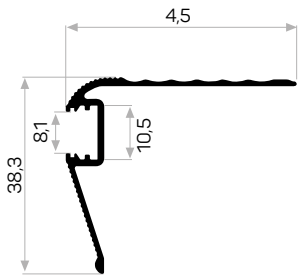

7447

STOK ✓

Ağırlık / Weight 0.319kg/m
Paket Adedi / Quantity in Pack 12

Led Profil Üst Kapak Kod AM00314-010