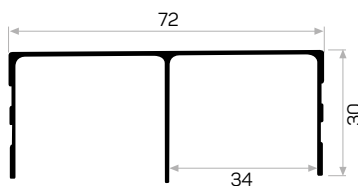

5248

Ağırlık / Weight 0.493 kg/m
Paket Adedi / Quantity in Pack 4