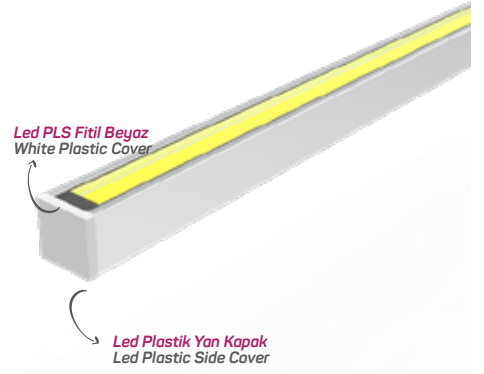

Led PLS Fitil Beyaz
White Plastic Cover

Led Plastik Yan Kapak
Led Plastic Side Cover

12685

STOK ✓

Ağırlık / Weight 1.238 kg/m

Paket Adedi / Quantity in Pack 3

Led PRF PLS Kapağı Kod AM00414-001

Led PRF PLS Fitil Beyaz Kod AM00314-027

Led PLS Fitil Beyaz
White Plastic Cover

Led Plastik Yan Kapak
Led Plastic Side Cover