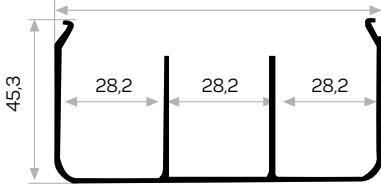

6219

Ağırlık / Weight 1.030 kg/m
Paket Adedi / Quantity in Pack 4

Kablo kanal profili
6220 ile Beraber Çalışır.
90,6

6220

Ağırlık / Weight 0.488 kg/m
Paket Adedi / Quantity in Pack 8

Kablo kanal profil kapağı
6219 ile Beraber Çalışır.