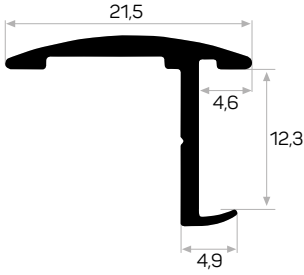

Kompakt Laminant Taç Profili

Compact Laminant
Crown Profile

7375

STOK ✓

Ağırlık / Weight 0.167 kg/m
Paket Adedi / Quantity in Pack 8

Kompakt Laminant H Profili

Compact Laminant
H Profile

10676