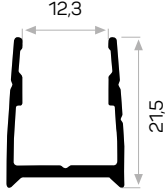

7374

STOK ✓

Ağırlık / Weight 0.209 kg/m
Paket Adedi / Quantity in Pack 18

Kompakt Laminant U Profili

Compact Laminant
U Profile

7373

STOK ✓

Ağırlık / Weight 0.505 kg/m
Paket Adedi / Quantity in Pack 6