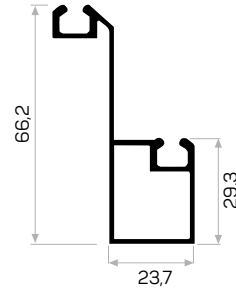

6984

Ağırlık / Weight 0.720 kg/m
Paket Adedi / Quantity in Pack 8