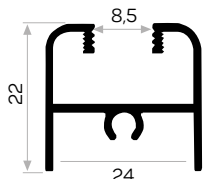

7224

STOK ✓

Ağırlık / Weight 0.526 kg/m
Paket Adedi / Quantity in Pack 4

Top shelf profile

10469

STOK ✓

Ağırlık / Weight 0.378 kg/m
Paket Adedi / Quantity in Pack 3

Vega series large bottom rail

5473

Ağırlık / Weight 0.430 kg/m
Paket Adedi / Quantity in Pack 8
Kil Fitol 67*800 Kod AM00207-004
Mob. Ray Kapak Bitiş Fitolu Balonlu Kod AM00207-008
Ray Kpk Kalın Cam Fitolu Kod AM00207-007

Rubber wick

Brush weather strip

Thick glass wick

6038

STOK ✓

Ağırlık / Weight 0.583 kg/m
Paket Adedi / Quantity in Pack 4
Kil Fitol 67*800 Kod AM00207-004
Mob. Ray Kapak Bitiş Fitolu Balonlu Kod AM00207-008

Rubber wick

Brush weather strip

7315

Ağırlık / Weight 0.505 kg/m
Paket Adedi / Quantity in Pack 8
Kil Fitol 67*800 Kod AM00207-004
Mob. Ray Kapak Bitiş Fitolu Balonlu Kod AM00207-008
Ray Kpk Kalın Cam Fitolu Kod AM00207-007

Rubber wick

Brush weather strip

Thick glass wick

5249

STOK ✓

Ağırlık / Weight 0.300 kg/m
Paket Adedi / Quantity in Pack 9
Ray Kpk Kalın Cam Fitolu Kod AM00207-007

Works with thick glass wick

5251

STOK ✓

Ağırlık / Weight 0.285 kg/m
Paket Adedi / Quantity in Pack 9
Ray Kpk Kalın Cam Fitolu Kod AM00207-007

Works with thick glass wick

5250

STOK ✓

Ağırlık / Weight 0.477 kg/m
Paket Adedi / Quantity in Pack 6
Ray Kpk Kalın Cam Fitolu Kod AM00207-007

Works with thick glass wick

* Stokta bulunan ürünler ✓ işareti ile belirtilmektedir. The products always available in stock are indicated by ✓.

* Aksesuarlar profil içeriğine dahil değildir, lütfen ayrıca sipariş ediniz. Accessories are not included in the profile, please order separately.