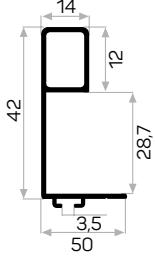

7416

Ağırlık / Weight 0.428 kg/m
Paket Adedi / Quantity in Pack 4

5950'nin kulp profili

Handle profile for 5950