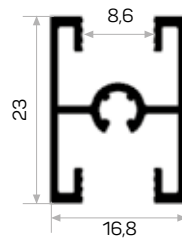

10677

Ağırlık / Weight 0.294 kg/m
Paket Adedi / Quantity in Pack 12

Ray Kpk Kalın Cam Fitili Kod AM00207-007