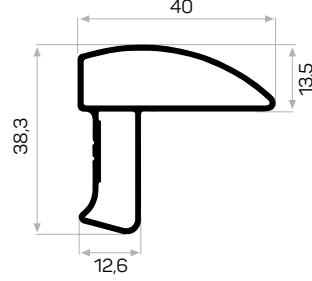

7373

STOK ✓

Ağırlık / Weight 0.505 kg/m
Paket Adedi / Quantity in Pack 6

Kompakt Laminant Taç Profili