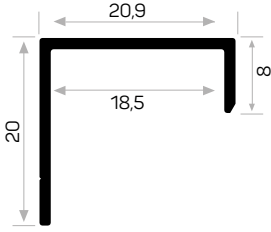

SUNTA KENAR VE SÜS ÇİTASI PROFİLLERİ / HARDBOARD FRAME AND TRIM PROFILES

11830

STOK ✓

Ağırlık / Weight 0.153 kg/m
Paket Adedi / Quantity in Pack 24