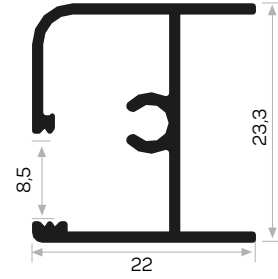

13287

YENİ
NEW

STOK ✓

Ağırlık / Weight 0,272 kg/m
Paket Adedi / Quantity in Pack 15

10806 8mm İçin Ara Kayıt Profili