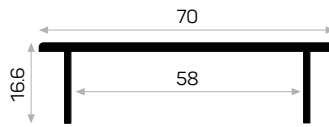

ELOKSAL - ANODIZED

KOD / CODE NO	L (mm)	Paket / Pack
M40 0900 001	200 mm	20
M40 0900 002	270 mm	20
M40 0900 003	423 mm	20
M40 0900 004	500 mm	20
M40 0900 005	610 mm	20
M40 0900 006	723 mm	20