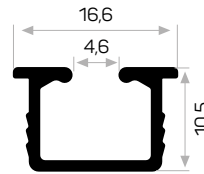

Vega series concealed rail profil for OPK with soft close