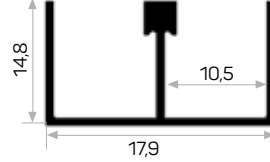

10496

STOK ✓

Ağırlık / Weight 0.136 kg/m

Paket Adedi / Quantity in Pack 8

Mob. ALB 7700-25kg Cam Sürgü Sist. Kod AM00407-022

Cam sürme alt ray

Sliding glass connection profile

Works with 25kg sliding glass system

10497

STOK ✓

Ağırlık / Weight 0.237 kg/m

Paket Adedi / Quantity in Pack 8

Mob. ALB 7700-25kg Cam Sürgü Sist. Kod AM00407-022

Cam sürme üst ray

Top rail profile for sliding glass

Works with 25kg sliding glass system

12523

STOK ✓

Ağırlık / Weight 0.573 kg/m

Paket Adedi / Quantity in Pack 8

13251

YENİ
NEW

STOK ✓

Ağırlık / Weight 0.722 kg/m

Paket Adedi / Quantity in Pack 6

13171

Ağırlık / Weight 0.667 kg/m

Paket Adedi / Quantity in Pack

13172

Ağırlık / Weight 0.300 kg/m

Paket Adedi / Quantity in Pack 8

13176

Ağırlık / Weight 0.402 kg/m

Paket Adedi / Quantity in Pack 10

13177

Ağırlık / Weight 0.600 kg/m

Paket Adedi / Quantity in Pack 12

* Stokta bulunan ürünler ✓ işareti ile belirtilmektedir. The products always available in stock are indicated by ✓.

* Aksesuarlar profil içeriğine dahil değildir, lütfen ayrıca sipariş ediniz. Accessories are not included in the profile, please order separately.