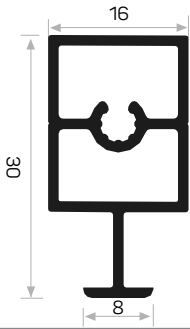

12385

YENİ
NEW

Ağırlık / Weight 0,351 kg/m
Paket Adedi / Quantity in Pack 12