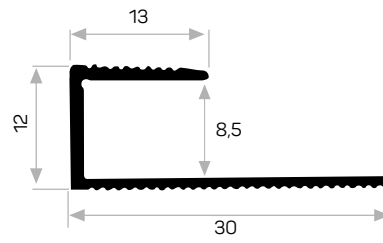

2160

STOK ✓

Ağırlık / Weight 0.157 kg/m
Paket Adedi / Quantity in Pack 24